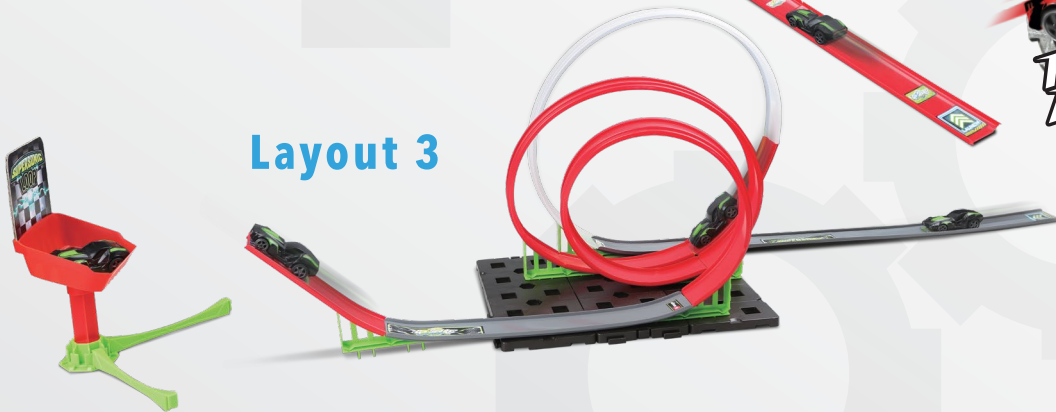

18 -30545

GoGears Extreme

Outer: 24 Pcs.