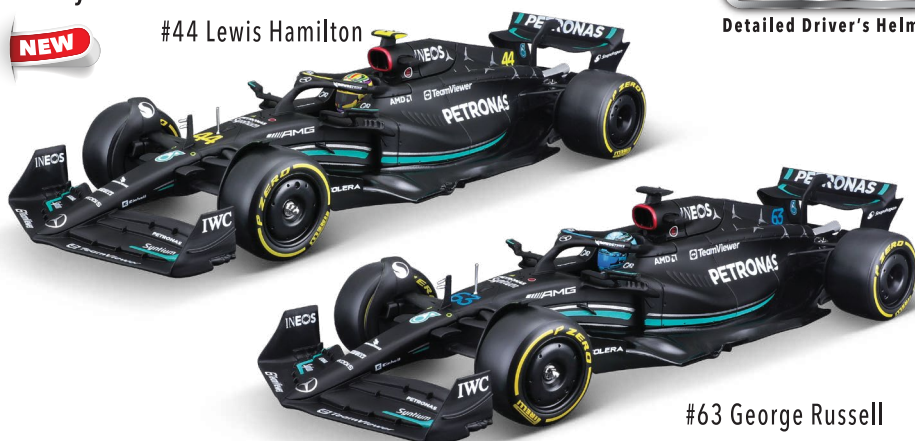

NEW

#1 Max Verstappen
(Champion ver)

Detailed Driver's Helmet

Asst. #18-28026
Outer: 12 pcs.

#11 Sergio Pérez

18-28028 

Mercedes-AMG Petronas Team W14 E Performance (2023)

- Mercedes-AMG Die-Cast Formula Vehicle in 1/24 Scale
- Authentic Race Car and Driver's Helmet Details
- Acrylic Box With Decorative Sleeve

NEW

#44 Lewis Hamilton

Detailed Driver's Helmet

Asst. #18-28028
Outer: 12 pcs.

#63 George Russell

18-38086 

Alfa Romeo Team Stake C43 (2023)

- Alfa Romeo Die-Cast Formula Vehicle in 1/43 Scale
- Authentic Race Car and Driver's Helmet Details
- Acrylic Box With Decorative Sleeve

Detailed Driver's Helmet

NEW

#24 Zhou Guanyu

#77 Valtteri Bottas

#18-38086
Outer: 12 pcs.

18-38073 

BWT Alpine Team A523 (2023)

- BWT Alpine Die-Cast Formula Vehicle in 1/43 Scale
- Authentic Race Car and Driver's Helmet Details
- Acrylic Box With Decorative Sleeve