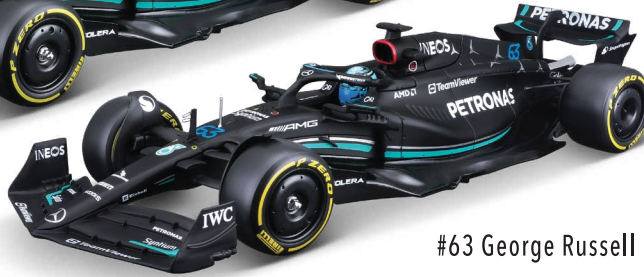

18-28028

Mercedes-AMG Petronas Team W14 E Performance (2023)

- Mercedes-AMG Die-Cast Formula Vehicle in 1/24 Scale
- Authentic Race Car and Driver's Helmet Details
- Acrylic Box With Decorative Sleeve

#63 George Russell