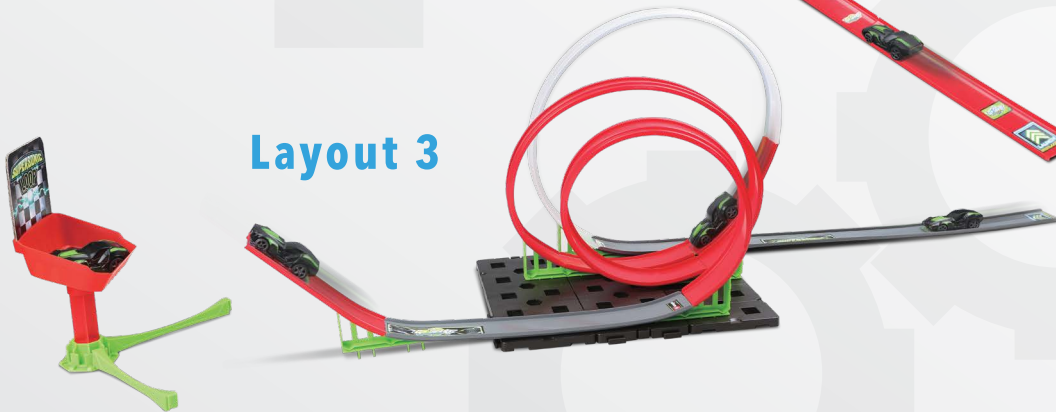

Layout 2

18 -30545

GoGears Extreme

Outer: 24 Pcs.