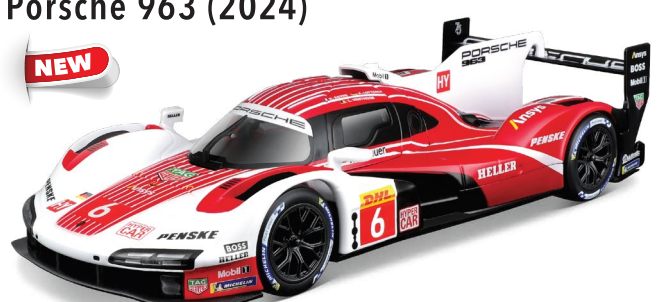

18-28042 4 893993 280421
Porsche 963 (2024)