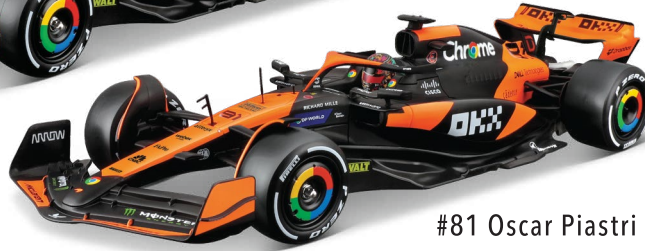

★McLaren Team MCL38 (2024)

- McLaren Die-Cast Formula Vehicle in 1/24 Scale
- Authentic Race Car and Driver's Helmet Details
- Acrylic Box With Decorative Sleeve

Detailed Driver's Helmet

NEW

#4 Lando Norris

#81 Oscar Piastri

★Asst. #18-28033
Outer: 12 pcs.

1/24 Die-Cast with Figure

18-28040 

★McLaren Team MCL38 (2024)

- Authentic McLaren Die-Cast Formula Vehicle in 1/24 Scale
- Plastic Driver Figure in Championship Pose

★Asst. #18-28040
Outer: 6 pcs.

NEW

#4 Lando Norris

#81 Oscar Piastri

★McLaren Team MCL38 (2024)
McLaren Formula Model Kit

- Authentic 1:24 McLaren Formula Racing Model Kit
- Die-Cast Metal Body with Plastic Parts
- Driver With Helmet Included
- No Glue or Paint Needed