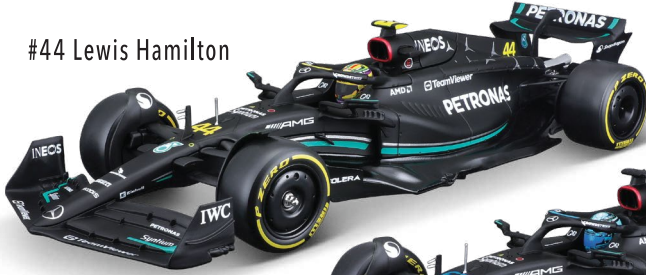

18-28028

Mercedes-AMG Petronas Team W14 E Performance (2023)

- Mercedes-AMG Die-Cast Formula Vehicle in 1/24 Scale
- Authentic Race Car and Driver's Helmet Details
- Acrylic Box With Decorative Sleeve

#44 Lewis Hamilton